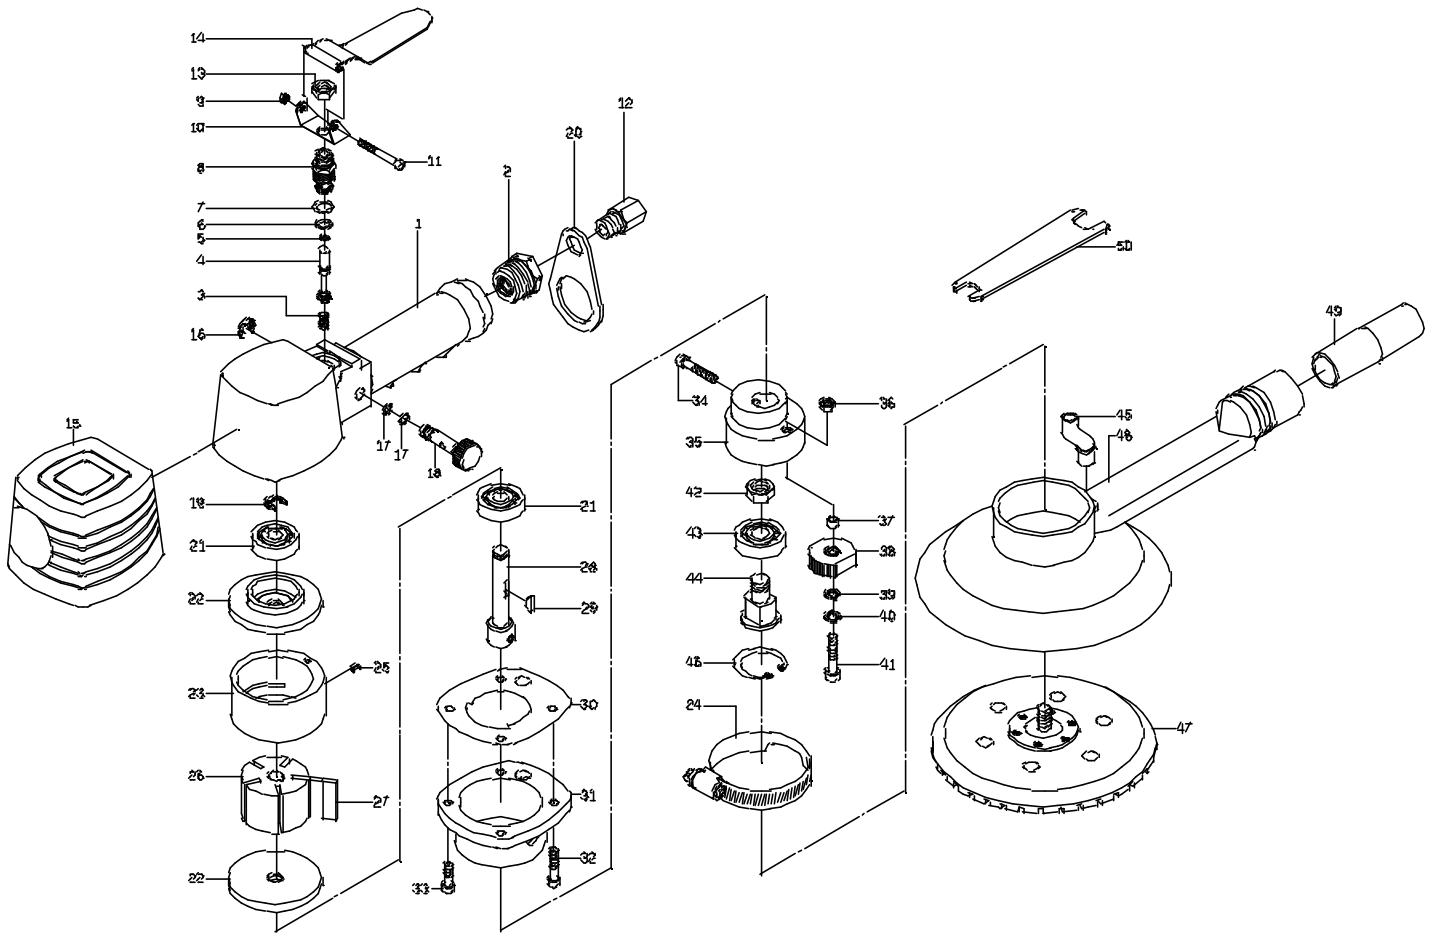

# 吉生 GISON

## GP-828NV Vacuum Dust D/A Sander

### PARTS LIST

✿ : Consuming Part

Item No.	Part No.	Description	Qty.	Item No.	Part No.	Description	Qty
1	828A01	Motor Housing	1	26	828A26	Rotor	1
2	828A02	Hose Adapter	1	✿ 27	828A27	Rotor Blade	5
3	828A03	Throttle Valve Spring	1	28	828A28	Rotor Shaft	1
4	828A04	Throttle Valve Shaft	1	29	828A29	Key	1
✿ 5	828A05	O-Ring	1	30	828N52	Spacer	1
✿ 6	828A06	O-Ring	1	31	828029a	Housing Cap	1
✿ 7	828A07	O-Ring	1	32	828A32	Cap Screw	2
8	828A08	Valve Body	1	33	828A33	Cap Screw	2
*9	828A09	Hex. Nut.	1	34	828A34	Cap Screw	1
10	828A10	Bracket	1	35	828A35	Orbital Hub.	1
11	828A11	Hinge Screw	1	✿ 36	828A36	Hex Nut	1
12	929001	Air Inlet	1	37	828A37	Spacer	1
✿ 13	828A13	Hex. Nut.	1	38	828A38	Spindle Lock	1
14	828A14	Throttle Level	1	39	828A39	Spring Washer	1
15	828A15	Housing Cover	1	40	828A40	Flat Washer	1
16	828A16	Retaining Ring	1	41	828A41	Cap Screw of Spring Lock	1
✿ 17	828A17	O-Ring	2	✿ 42	828A42	Hex. Nut	1
18	828A18	Regulator Valve	1	43	828A43	Ball Bearing	1
19	828A19	Retaining Ring	1	44	828A44	Drive Spindle	1
20	828N48	Plate	1	45	925003	Vacuum Connection Tube	1
21	828A21	Ball Bearing	2	46	828A46	Retaining Ring	1
22	828A22	Plate	2	47	828N40	Pad	1
23	828A23	Cylinder	1	48	828N50	Dust Cover	1
24	828N53	Retainer Ring	1	49	828N51	Dust Shield	1
25	828A25	Cylinder Pin	1	50	827T42	Stop Spanner	1