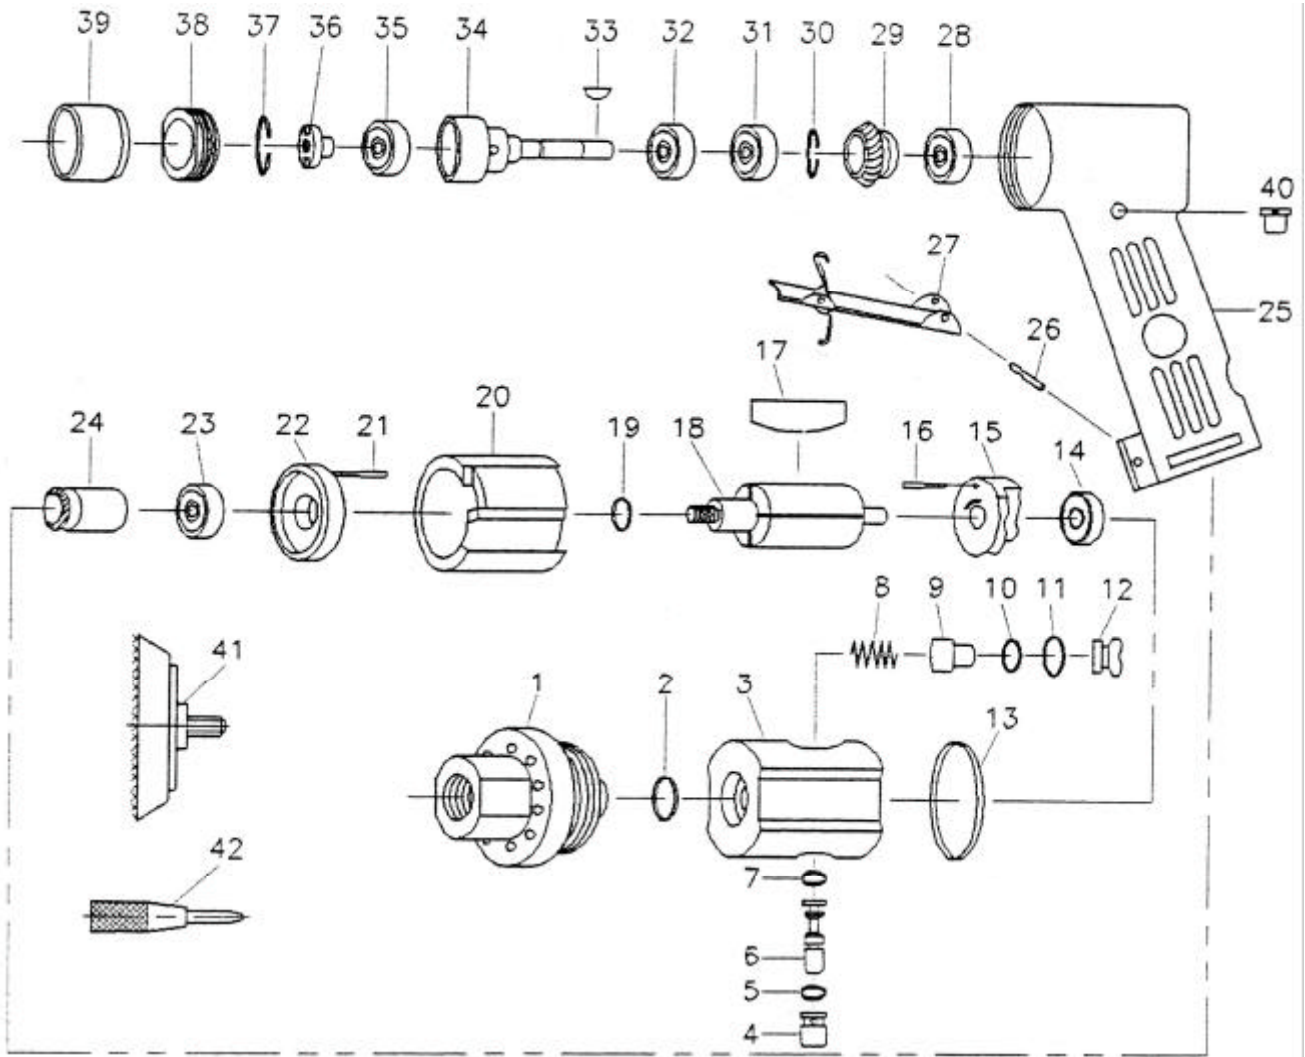

吉生 GISON

GP-824LS Angle Sander

PARTS LIST

✿ : Consuming Part

Item No.	Part No.	Description	Qty.	Item No.	Part No.	Description	Qty.
1	824LS01	Retainer	1	22	824LS22	Front Plate	1
2	824LS02	O-Ring	1	23	824LS23	Ball Bearing	1
3	824LS03	Valve Housing	1	24	824LS24	Bevel Gear	1
4	824LS04	Bush	1	25	824LS25	Housing	1
5	824LS05	O-Ring	1	26	824LS26	Spring Pin	1
6	824LS06	Valve	1	27	824LS27	Control Lever	1
7	824LS07	O-Ring	1	28	824LS28	Ball Bearing	1
8	824LS08	Spring	1	29	824LS29	Bevel Gear	1
9	824LS09	Speed	1	30	824LS30	Stop Ring	1
10	824LS10	O-Ring	1	31	824LS31	Ball Bearing	1
11	824LS11	O-Ring	1	32	824LS32	Ball Bearing	1
12	824LS12	Nut	1	33	824LS33	Key	1
13	824LS13	Packing	1	34	824LS34	Spindle	1
14	824LS14	Ball Bearing	1	35	824LS35	Ball Bearing	1
15	824LS15	Rear End Plate	1	36	824LS36	Nut	1
16	824LS16	Spring Pin	1	37	824LS37	Stop Ring	1
✿ 17	824LS17	Rotor Blade	4	38	824LS38	Retainer	1
18	824LS18	Rotor	1	39	824LS39	Guard	1
19	824LS19	Washer	1	40	824LS40	Oil Cap	1
20	824LS20	Cylinder	1	41	824LS41	Pu Pad	1
21	824LS21	Spring Pin	1	42	824LS42	Key	1