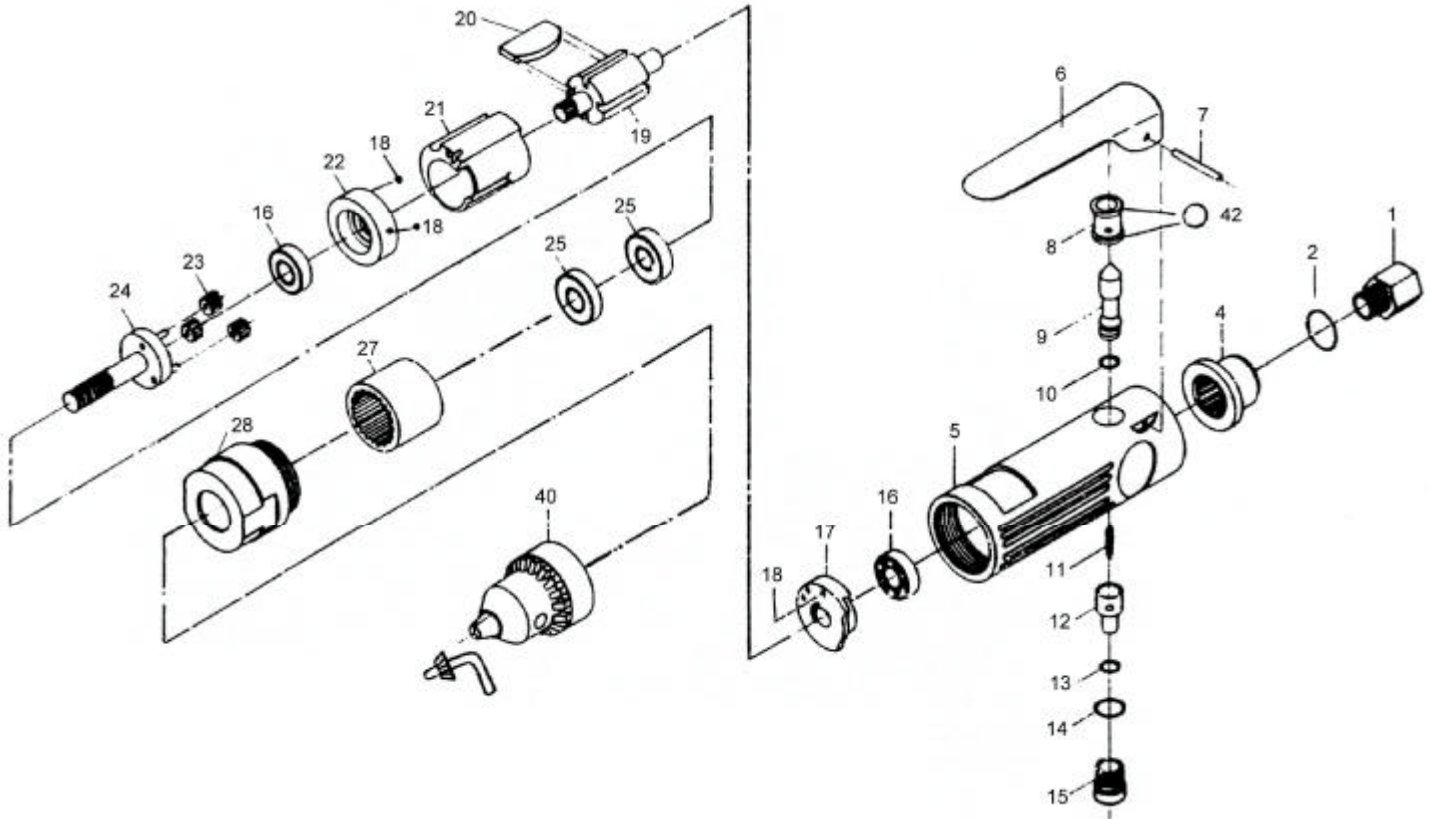

吉生 **GISON**

GP-330 3/8" Low Speed Air Drill

PARTS LIST

✿ : Consuming Part

No.	Part No.	Description	Qty.	No.	Part No.	Description	Qty.
1	330001	Inlet Bushing	1	16	330016	Ball Bearing	2
✿ 2	330002	O-Ring	1	17	330017	Rear End Plate	1
4	330004	Exhaust Housing	1	18	330018	Ball	3
5	330005	Motor Housing	1	19	330019	Rotor	1
6	330006	Throttle Lever	1	✿ 20	330020	Rotor Blade	4
7	330007	Throttle Lever Pin	1	21	330021	Cylinder	1
8	330008	Valve	1	22	330022	Front End Plate	1
9	330009	Throttle Valve	1	23	330023	Idler Gear	3
✿ 10	330010	O-Ring	1	24	330024	Idler Gear Plate	1
11	330011	Spring	1	25	330025	Ball Bearing	2
12	330012	Air Regulator	1	27	330027	Ring Gear	1
✿ 13	330013	O-Ring	1	28	330028	Gear Cap	1
✿ 14	330014	O-Ring	1	40	840095	3/8" Chuck & Key	1
15	330015	Valve Screw	1	✿ 42	330042	O-Ring	2