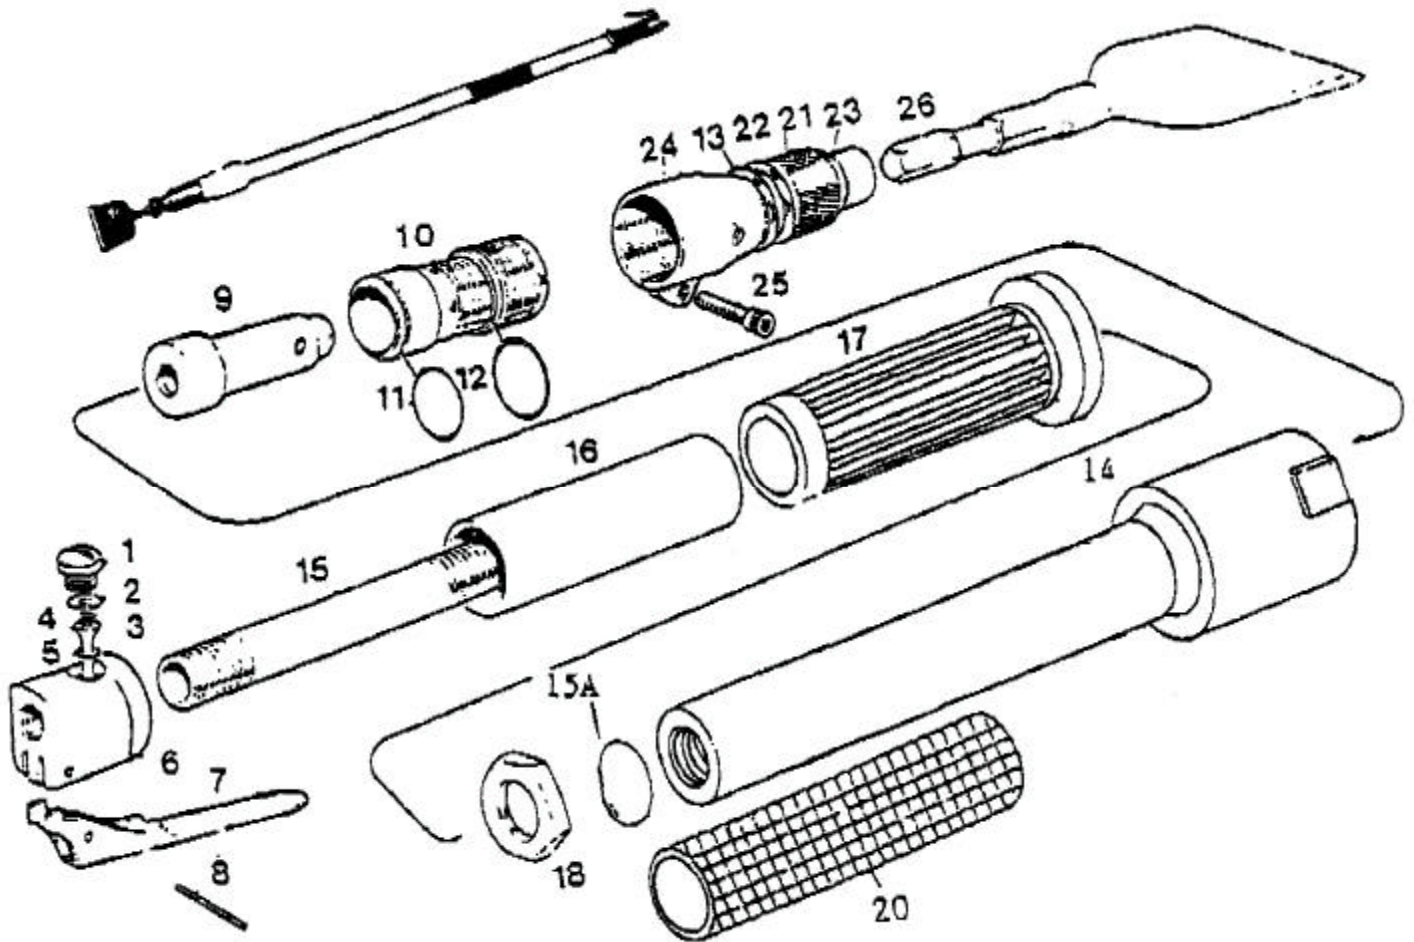

吉生 **GISON**

GP-130LR4 Long Reach Scalper

PARTS LIST

✳ :Consuming Part

Item No.	Part No.	Description	Qty.	Item No.	Part No.	Description	Qty.
1	130LR401	Vaive Cap	1	14	130LR414	Cover Assembly	1
2	130LR402	'O' Ring-Valve Cap	1	15	130LR415	Centre Tube	1
3	130LR403	Valve Spring	1	16	130LR416	Handle Tube	1
4	130LR404	Valve Stem	1	17	130LR417	Rubber Handle Grip	1
5	130LR405	'O' Ring-Valve Seat	1	18	130LR418	Locknut	1
6	130LR406	Valve Body	1	19	130LR419	O-Ring (P14 x 2.4)	1
7	130LR407	Throttle Lever	1	20	130LR420	Rubber Handle Grip	1
8	130LR408	Roll Pin	1	21	130LR421	Chisel Cover	1
9	130LR409	Piston	1	22	130LR422	Ball (5/16)	1
10	130LR410	Cylinder	1	23	130LR423	Snap Ring	1
11	130LR411	O-Ring	1	24	130LR424	Chisel Holder Assembly	1
12	130LR412	O-Ring	1	25	130LR425	Cap Head Screw	1
13	130LR413	Spring	1	26	130LR426	Chisel	1