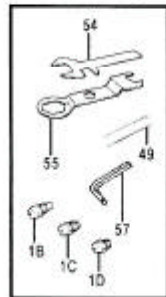

吉生 GISON

GP-102 Air Hydraulic Riveter

ADDING OIL METHOD (-) (二)

ADJUSTING LENGTH

PARTS LIST

✳ : Optional Accessories

Item No.	Part No.	Description	Qty.	Item No.	Part No.	Description	Qty.
1A	102001A	Nosepiece 4.8 mm (3/16")	1	32	102032	O-Ring (P12)	2
1B	102001B	Nosepiece 4.0 mm (5/32")	1	33	102033	Lock Nut	1
1C	102001C	Nosepiece 3.2 mm (1/8")	1	34	102034	O-Ring (G70)	1
1D	102001D	Nosepiece 2.4 mm (3/32")	1	35	102035	Cylinder Cap	1
02	102002	Nose Housing (87L)	1	36	102036	Trigger Rod	1
✳ 02L	102002L	Long Nose Housing (162L)	1	37	102037	Trigger Lever	1
03	102003	Jaws Case Ahead	1	38	102038	Valve Tube	1
04	102004	Jaws "M" (5x10)	2	39	102039	Air Cylinder	1
05	102005	Jaw Pusher	1	40	102040	Frame Lock Nut	1
06	102006	Jaw Case Spring	1	41	102041	Nipple Screw	1
07	102007	Jaw Case Back Part	1	42	102042	End Plug	1
✳ 07L	102007L	Long Jaw Case Back Part	1	43	102043	Rubber Cushion	1
08	102008	Jaw Case Lock Nut	1	44	102044	Jaw Case O-Ring (S10)	1
09	102009	Valve Pusher	1	45	102045	Washer Ring (AW7/16")	1
10	102010	E-Ring (E6)	2	46	102046	Return Spring (Big)	1
11	102011	Back Up Ring (P12)	1	47	102047	Frame Cap Ring (S26)	1
12	102012	O-Ring (P12)	2	48	102048	Safety Cap Nut	1
13	102013	Air Blow Plug	1	49	102049	M8 Bolt Plug	1
14	102014	Packing Seal	1	50	102050	Pin (3 x20)	1
15	102015	Frame	1	51	102051	Lever Pin (3 x20)	1
16	102016	Collar For Valve Tube	1	52	102052	Lock Screw	1
17	102017	Oil Piston	1	53	102053	Trigger (Long)	1
18	102018	O-Ring (P22A)	1	54	102054	Spanner Gauge	1
19	102019	Back Up Ring (P22A)	1	55	102055	Spanner	1
20	102020	Return Spring (Small)	1	56	102056	Back-Up Ring (P12)	1
21	102021	Frame Cap	1	57	102057	Hex. Wrench	1
22	102022	Safety Cap	1	58	102058	Trigger Pin (3 x8)	2
23	102023	Hanger Clip	1	59	102059	O-Ring (P12)	1
24	102024	Air Valve Seal	1	60	102060	Seal	1
25	102025	O-Ring (P10A)	1	61	102061	Pusher Spring	1
26	102026	Valve Seal	1	62	102062	E-Ring (E6)	1
27	102027	O-Ring (4.4 x2.62)	1	✳ 63-67	102063-67	Universal Joint	1
28	102028	Valve Collar Washer	2	✳ 68	102068	Air Hose Joint (5/16")	1
29	102029	Air Piston Rod	1	✳ 69	102069	Air Hose Joint Nut (1/4")	1
30	102030	O-Ring (P60)	1	✳ 70	102070	Outer Thread Joint (PM20)	1
31	102031	Air Piston	1				