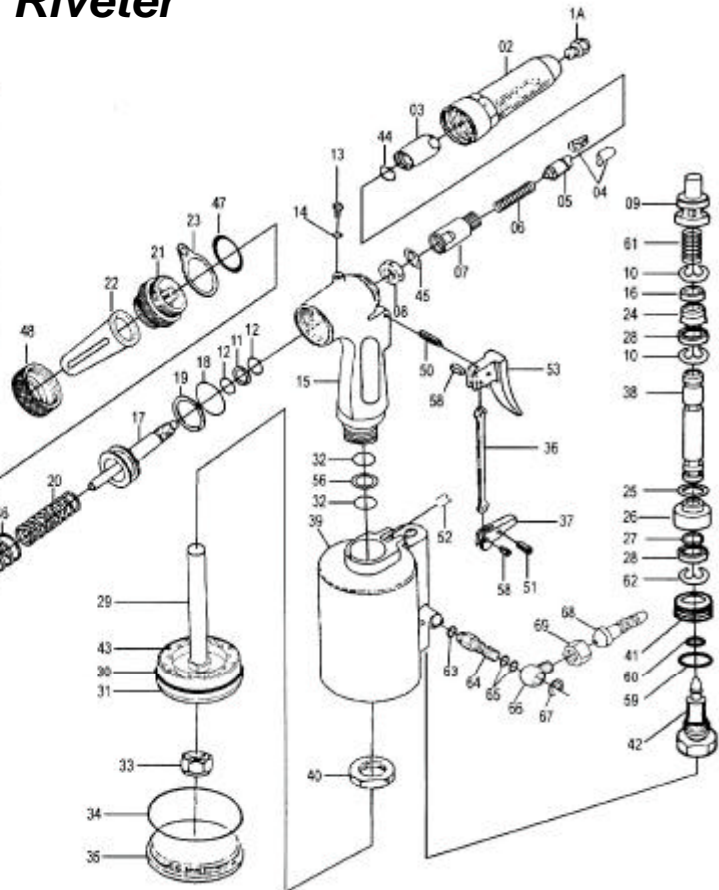

吉生 GISON

GP-102 Air Hydraulic Riveter

ADDING OIL METHOD (-) (二)

ADJUSTING LENGTH

PARTS LIST

✳ : Optional Accessories

Item No.	Part No.	Description	Qty.	Item No.	Part No.	Description	Qty.
1A	102001A	Nosepiece 4.8 mm (3/16")	1	32	102032	O-Ring (P12)	2
1B	102001B	Nosepiece 4.0 mm (5/32")	1	33	102033	Lock Nut	1
1C	102001C	Nosepiece 3.2 mm (1/8")	1	34	102034	O-Ring (G70)	1
1D	102001D	Nosepiece 2.4 mm (3/32")	1	35	102035	Cylinder Cap	1
02	102002	Nose Housing (87L)	1	36	102036	Trigger Rod	1
✳ 02L	102002L	Long Nose Housing (162L)	1	37	102037	Trigger Lever	1
03	102003	Jaws Case Ahead	1	38	102038	Valve Tube	1
04	102004	Jaws "M" (5x10)	2	39	102039	Air Cylinder	1
05	102005	Jaw Pusher	1	40	102040	Frame Lock Nut	1
06	102006	Jaw Case Spring	1	41	102041	Nipple Screw	1
07	102007	Jaw Case Back Part	1	42	102042	End Plug	1
✳ 07L	102007L	Long Jaw Case Back Part	1	43	102043	Rubber Cushion	1
08	102008	Jaw Case Lock Nut	1	44	102044	Jaw Case O-Ring (S10)	1
09	102009	Valve Pusher	1	45	102045	Washer Ring (AW7/16")	1
10	102010	E-Ring (E6)	2	46	102046	Return Spring (Big)	1
11	102011	Back Up Ring (P12)	1	47	102047	Frame Cap Ring (S26)	1
12	102012	O-Ring (P12)	2	48	102048	Safety Cap Nut	1
13	102013	Air Blow Plug	1	49	102049	M8 Bolt Plug	1
14	102014	Packing Seal	1	50	102050	Pin (3 x20)	1
15	102015	Frame	1	51	102051	Lever Pin (3 x20)	1
16	102016	Collar For Valve Tube	1	52	102052	Lock Screw	1
17	102017	Oil Piston	1	53	102053	Trigger (Long)	1
18	102018	O-Ring (P22A)	1	54	102054	Spanner Gauge	1
19	102019	Back Up Ring (P22A)	1	55	102055	Spanner	1
20	102020	Return Spring (Small)	1	56	102056	Back-Up Ring (P12)	1
21	102021	Frame Cap	1	57	102057	Hex. Wrench	1
22	102022	Safety Cap	1	58	102058	Trigger Pin (3 x8)	2
23	102023	Hanger Clip	1	59	102059	O-Ring (P12)	1
24	102024	Air Valve Seal	1	60	102060	Seal	1
25	102025	O-Ring (P10A)	1	61	102061	Pusher Spring	1
26	102026	Valve Seal	1	62	102062	E-Ring (E6)	1
27	102027	O-Ring (4.4 x2.62)	1	✳ 63-67	102063-67	Universal Joint	1
28	102028	Valve Collar Washer	2	✳ 68	102068	Air Hose Joint (5/16")	1
29	102029	Air Piston Rod	1	✳ 69	102069	Air Hose Joint Nut (1/4")	1
30	102030	O-Ring (P60)	1	✳ 70	102070	Outer Thread Joint (PM20)	1
31	102031	Air Piston	1				