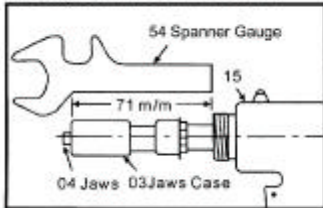

吉生 GISON

GP-102 Air Hydraulic Riveter

ADDING OIL METHOD (-) (二)

ADJUSTING LENGTH

PARTS LIST

✳ : Optional Accessories

Item No.	Part No.	Description	Qty.	Item No.	Part No.	Description	Qty.
1A	102001A	Nosepiece 4.8 mm (3/16")	1	32	102032	O-Ring (P12)	2
1B	102001B	Nosepiece 4.0 mm (5/32")	1	33	102033	Lock Nut	1
1C	102001C	Nosepiece 3.2 mm (1/8")	1	34	102034	O-Ring (G70)	1
1D	102001D	Nosepiece 2.4 mm (3/32")	1	35	102035	Cylinder Cap	1
02	102002	Nose Housing (87L)	1	36	102036	Trigger Rod	1
✳ 02L	102002L	Long Nose Housing (162L)	1	37	102037	Trigger Lever	1
03	102003	Jaws Case Ahead	1	38	102038	Valve Tube	1
04	102004	Jaws "M" (5x10)	2	39	102039	Air Cylinder	1
05	102005	Jaw Pusher	1	40	102040	Frame Lock Nut	1
06	102006	Jaw Case Spring	1	41	102041	Nipple Screw	1
07	102007	Jaw Case Back Part	1	42	102042	End Plug	1
✳ 07L	102007L	Long Jaw Case Back Part	1	43	102043	Rubber Cushion	1
08	102008	Jaw Case Lock Nut	1	44	102044	Jaw Case O-Ring (S10)	1
09	102009	Valve Pusher	1	45	102045	Washer Ring (AW7/16")	1
10	102010	E-Ring (E6)	2	46	102046	Return Spring (Big)	1
11	102011	Back Up Ring (P12)	1	47	102047	Frame Cap Ring (S26)	1
12	102012	O-Ring (P12)	2	48	102048	Safety Cap Nut	1
13	102013	Air Blow Plug	1	49	102049	M8 Bolt Plug	1
14	102014	Packing Seal	1	50	102050	Pin (3 x20)	1
15	102015	Frame	1	51	102051	Lever Pin (3 x20)	1
16	102016	Collar For Valve Tube	1	52	102052	Lock Screw	1
17	102017	Oil Piston	1	53	102053	Trigger (Long)	1
18	102018	O-Ring (P22A)	1	54	102054	Spanner Gauge	1
19	102019	Back Up Ring (P22A)	1	55	102055	Spanner	1
20	102020	Return Spring (Small)	1	56	102056	Back-Up Ring (P12)	1
21	102021	Frame Cap	1	57	102057	Hex. Wrench	1
22	102022	Safety Cap	1	58	102058	Trigger Pin (3 x8)	2
23	102023	Hanger Clip	1	59	102059	O-Ring (P12)	1
24	102024	Air Valve Seal	1	60	102060	Seal	1
25	102025	O-Ring (P10A)	1	61	102061	Pusher Spring	1
26	102026	Valve Seal	1	62	102062	E-Ring (E6)	1
27	102027	O-Ring (4.4 x2.62)	1	✳ 63-67	102063-67	Universal Joint	1
28	102028	Valve Collar Washer	2	✳ 68	102068	Air Hose Joint (5/16")	1
29	102029	Air Piston Rod	1	✳ 69	102069	Air Hose Joint Nut (1/4")	1
30	102030	O-Ring (P60)	1	✳ 70	102070	Outer Thread Joint (PM20)	1
31	102031	Air Piston	1				