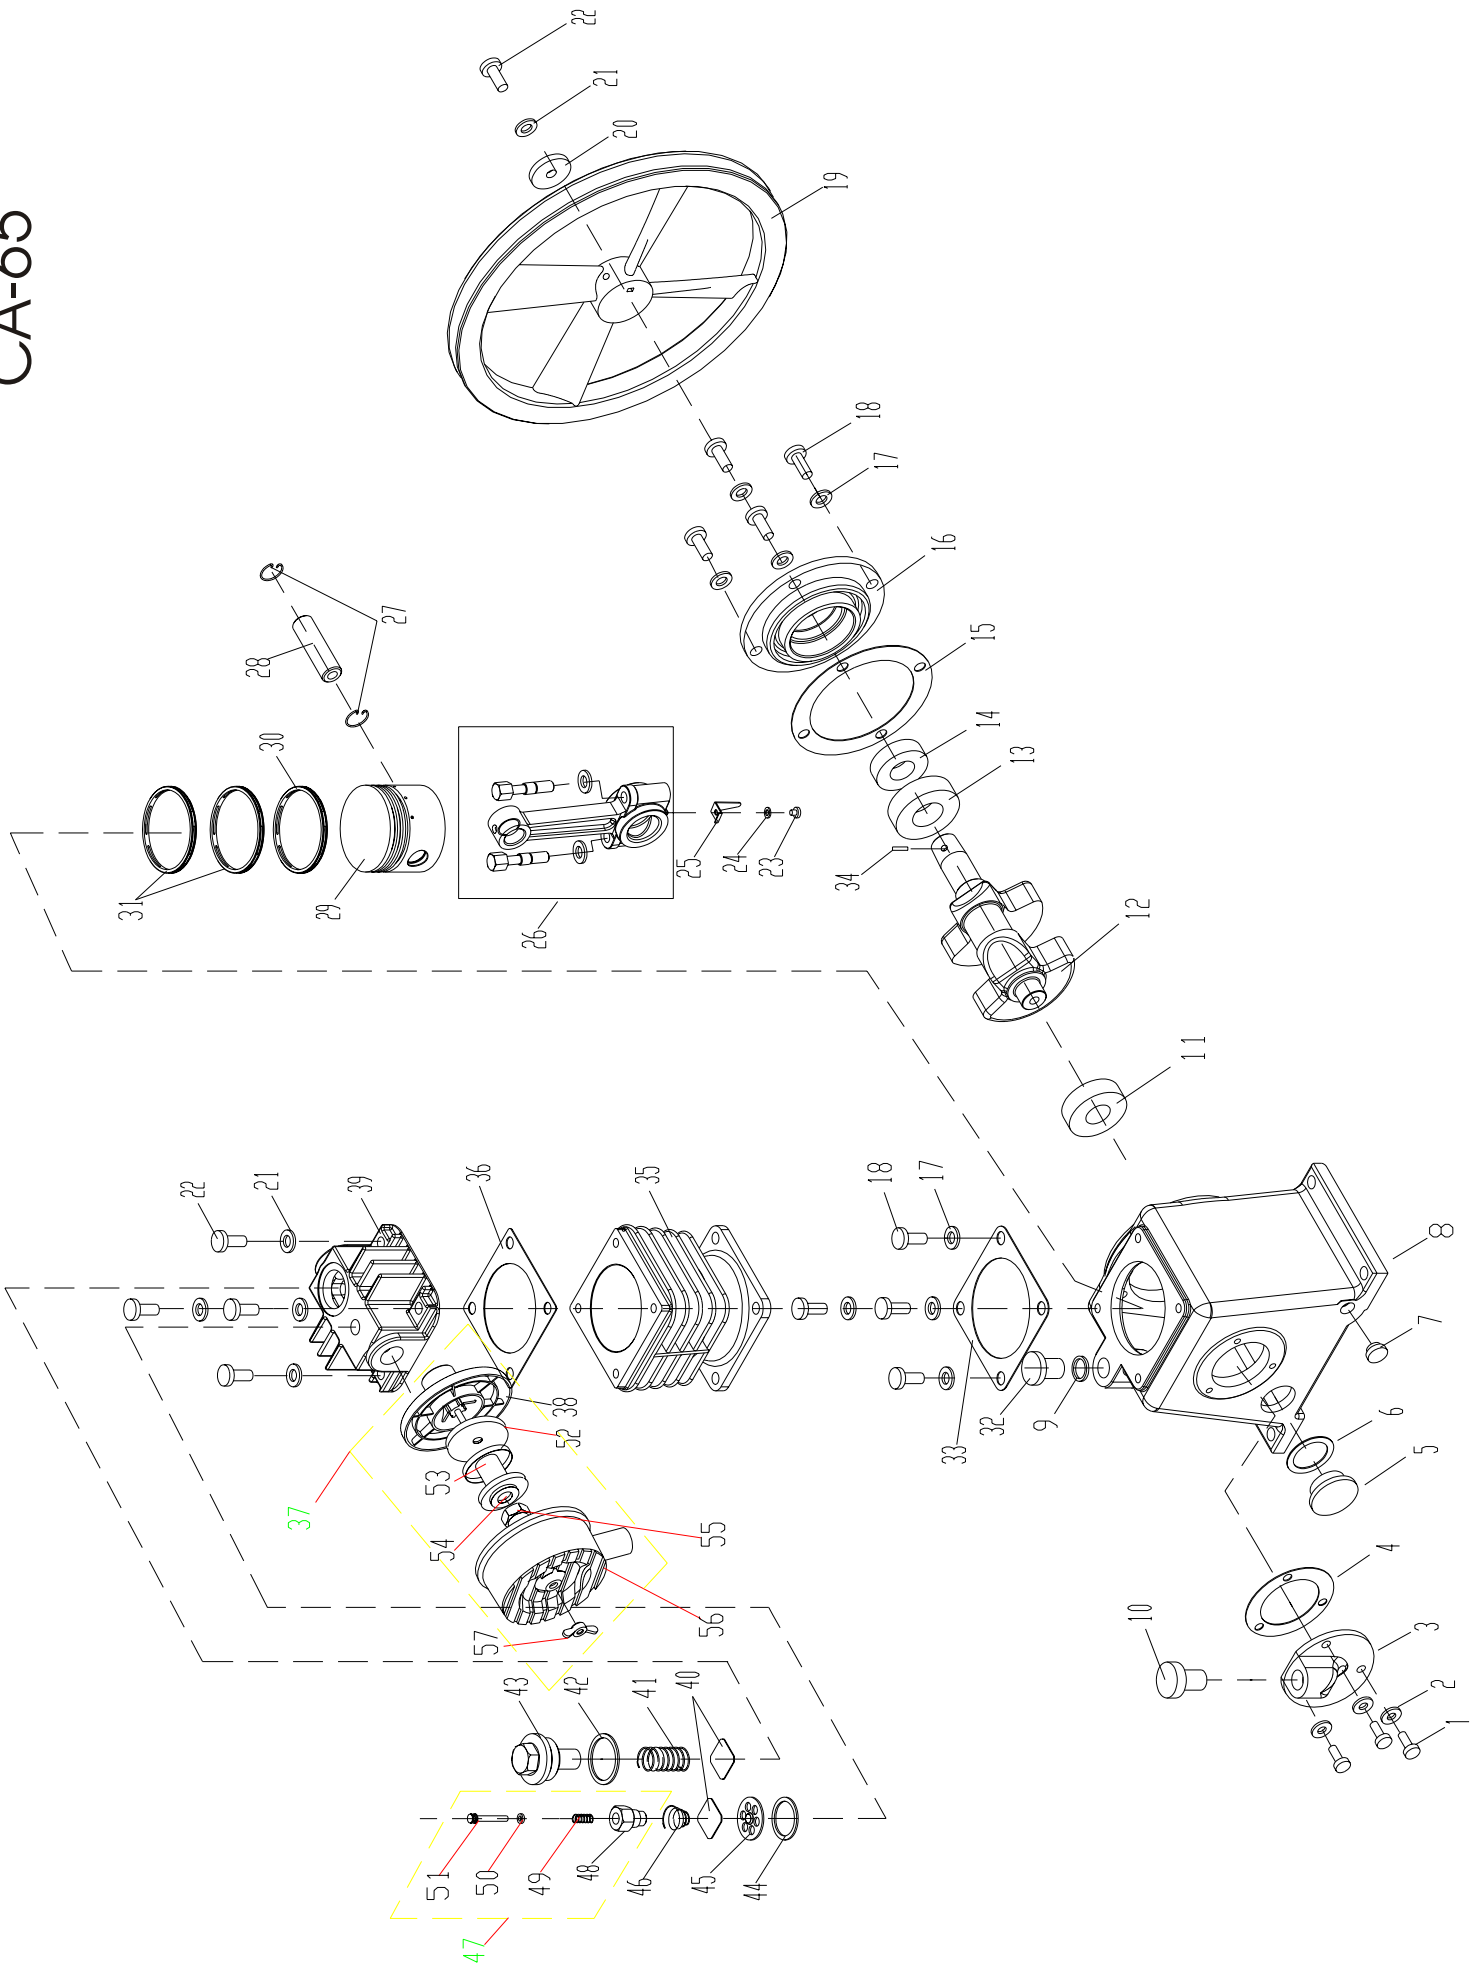

5750 DONAHUE STREET, MONTREAL, QUEBEC. H4S 1C1
TEL.: 514-336-3820, 800-390-0140 FAX: 514-745-1764
www.airtekltd.com E-MAIL info@airtekltd.com

Fu Sheng

CA-65 Pump

CA-65

ITEM	DESCRIPTION	QTY	PART NO.
1	BOLT	3	-
2	WASHER	3	92521-190600
3	REAR BEARING COVER	1	70112-57060
4	REAR BEARING COVER PACKING	1	70112-57960
5	GAUGE SET	1	-
6	O-RING	1	93602-8126026
7	SCREW PLUG	1	90112-100202A
8	CRANKCASE	1	70112-57010
9	O RING	1	93601-810016
10	AIR BREATHER ASS'Y	1	70191-57600
11	BEARING	1	93501-6204
12	CRANKSHAFT	1	70112-56010
13	BEARING	1	93501-6205
14	FRONT OIL SEAL	1	70112-57080
15	FRONT BEARING COVER PACKING	1	70112-57950
16	FRONT BEARING COVER	1	70112-57030
17	WASHER	8	92521-190800
18	BOLT	8	-
19	PULLEY	1	70112-76010
20	PULLEY WASHER	1	70112-76210
21	SPRING WASHER	5	92522-130800
22	BOLT	5	91501-1308025-8.8
23	BOLT	1	-
24	SPRING WASHER	1	92522-130400
25	OIL SPLASH DIPPER	1	70111-61282
26	CONNECTING ROD ASSEMBLY	1	70112-61200
27	PISTON PIN LOCKING RING	2	70112-61070
28	PISTON PIN	1	70112-61120
29	PISTON	1	-
30	OIL CONTROL RING	1	-
31	COMPRESSION RING	2	-
32	OIL CAP	1	70101-57190
33	CYLINDER CRANKCASE PACKING	1	70112-51610
34	COMPRESSOR PULLEY PIN	1	70112-56060
35	CYLINDER	1	70112-51010
36	CYLINDER HEAD PACKING	1	70112-11612
37	AIR FILTER ASSEMBLY	1	70111-66001
38	AIR FILTER BACK COVER	1	-
39	CYLINDER HEAD	1	70112-11010
40	INLET VALVE PLATE	2	70112-31030
41	OUTLET VALVE SPRING	1	70112-41070
42	OUTLET VALVE PUSH COVER PACKING	1	70112-11461
43	OUTLET VALVE PUSH COVER	1	70112-11450
44	LOCK RING	1	93610-130232
45	INLET VALVE RECEIVER	1	70112-31020
46	INLET VALVE SPRING	1	70112-31070
47	AUTO UNLOADING ASS'Y	1	70112-11201
48	UNLOADER CYLINDER	1	70112-11210
49	SPRING	1	70112-11230
50	O RING	1	93601-810004
51	UNLOADER PISTON	1	70112-11221
52	GASKET	1	-
53	AIR FILTER CORE	1	-
54	WASHER	2	92521-230400
55	NUT	1	92501-230400
56	AIR FILTER FRONT COVER	1	70111-66171
57	AEROFOIL NUT	1	-