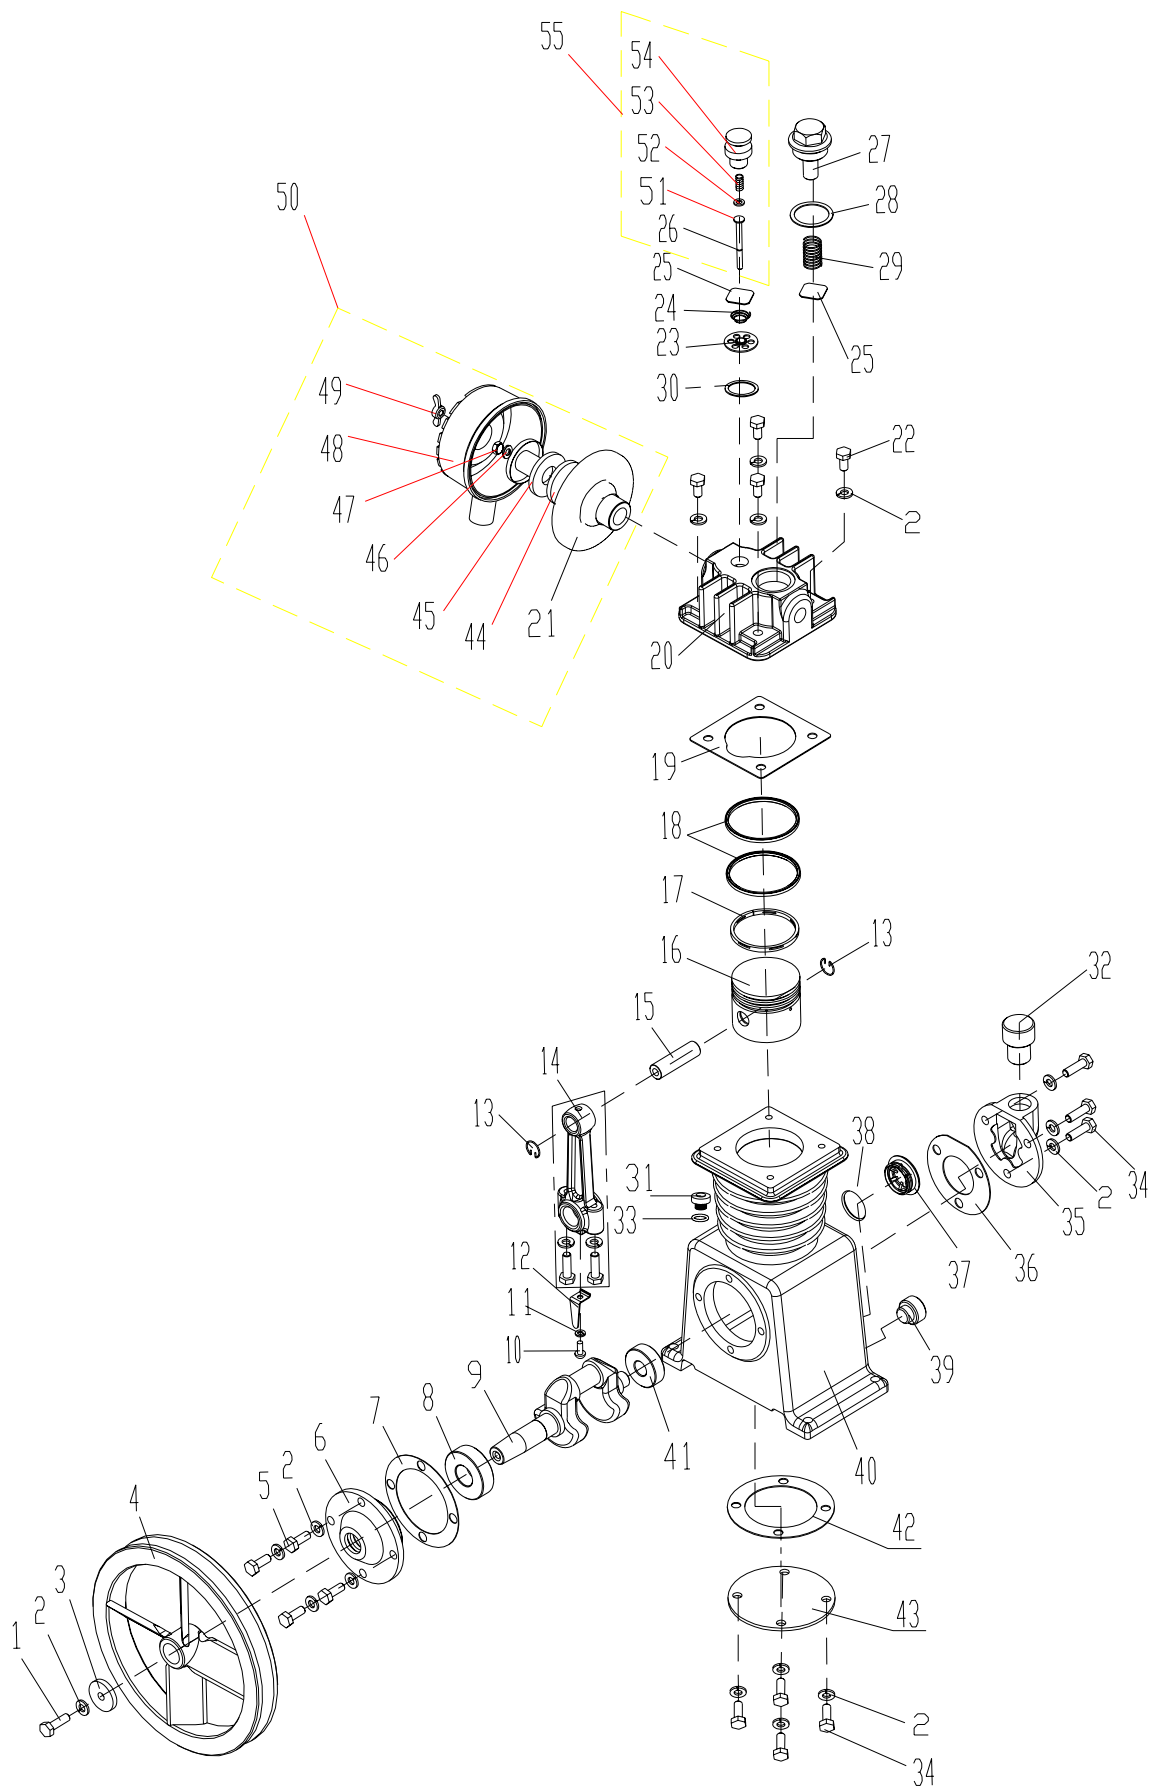

## **Fu Sheng**

### **CA-51 Pump**

# CA-51

ITEM	DESCRIPTION	QTY	PART NO.
1	BOLT	1	91501-1306020-8.8
2	WASHER	10	92521-190600
3	COMPRESSOR PULLEY WASHER	1	70111-76210
4	COMPRESSOR PULLEY	1	70111-76010
5	BOLT	8	-
6	BEARING COVER	1	70111-57030
7	BEARING COVER PACKING	1	70111-57950
8	BEARING	1	93501-6203
9	CRANKSHAFT	1	70111-56010
10	BOLT	1	-
11	SPRING WASHER	1	92522-130400
12	OIL SPLASH DIPPER	1	70111-61282
13	PISTON PIN LOCKING RING	2	70111-61070
14	CONNECTING ROD ASSEMBLY	1	70111-61200
15	PISTON PIN	1	70111-61120
16	PISTON	1	70111-61011
17	OIL CONTROL RING	1	70111-61050
18	COMPRESSION RING	2	70111-61030
19	CYLINDER HEAD PACKING	1	70111-11612
20	CYLINDER HEAD	1	70111-11010
21	AIR FILTER BACK COVER	1	-
22	BOLT	4	91501-1306025
23	INLET VALVE RECEIVER	1	70111-31020
24	INLET VALVE SPRING	1	70111-31070
25	INLET VALVE PLATE	2	70111-31030
26	MANUAL UNLOADER PISTON	1	70111-11320
27	OUTLET VALVE PUSH COVER	1	70111-11450
28	OUTLET VALVE PUSH COVER PACKING	1	70111-11461
29	OUTLET VALVE SPRING	1	70111-41070
30	LOCK RING	1	93610-130225
31	CRANKCASE OIL CAP	1	70101-57190
32	AIR STRAINER ASS'Y	1	70103-57600
33	O-RING	1	93601-810016
34	BOLT	4	91501-1306012
35	REAR BEARING COVER	1	70111-57060
36	REAR BEARING COVER PACKING	1	70111-57960
37	GAUGE SET	1	-
38	O-RING	1	93602-8126026
39	SCREW PLUG	1	90112-100202A
40	CRANKCASE	1	701105A1-57011
41	BEARING	1	93501-6201
42	CRANKCASE BOTTOM COVER PACKING	1	70111-57970
43	CRANKCASE BOTTOM COVER	1	70111-57220
44	GASKET	1	-
45	AIR FILTER CORE	1	-
46	WASHER	2	92521-230400
47	NUT	1	92501-230400
48	AIR FILTER FRONT COVER	1	70111-66171
49	AEROFOIL NUT	1	-
50	AIR FILTER ASS'Y	1	70111-66001
51	SNAP RING	1	93611-130003
52	WASHER	1	70111-11340
53	SPRING	1	70111-11330
54	UNLOADER SEAT	1	70111-11310
55	MANUAL UNLOADER SET	1	70111-11300