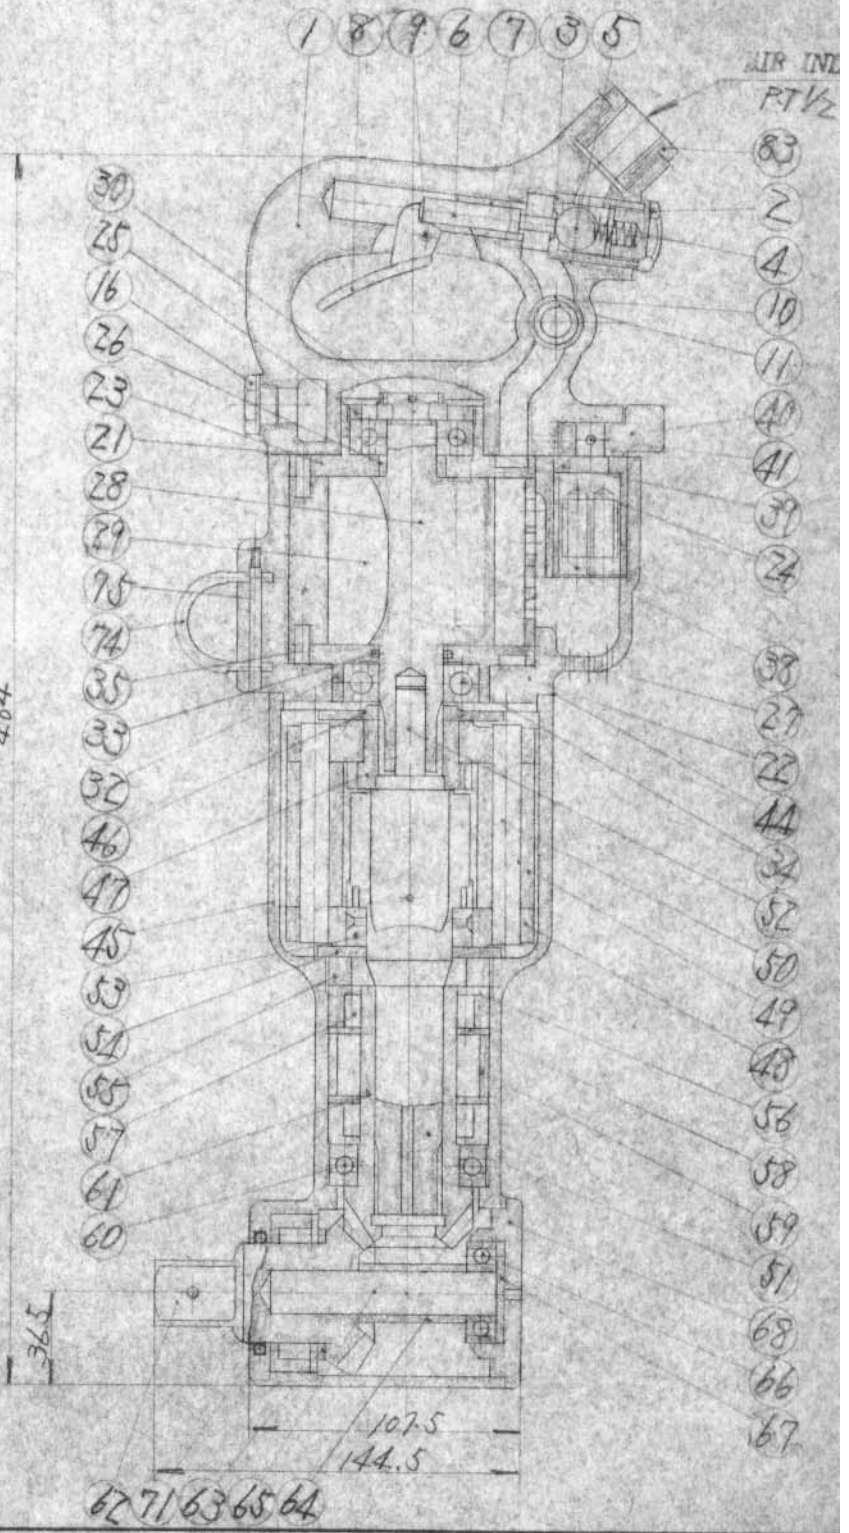

# CORNER WRENCH

3ZCWB

AIR PRESS	6	kg/cm <sup>2</sup>
CAPACITY	22~28	mm
FREE SPEED	2800	r.p.m.
SOCKET SIZE	S4.25.4	mm
WEIGHT	17	kg
AIR CONS	1.34	m <sup>3</sup> /min
HOSE DIA	12.7	mm

484