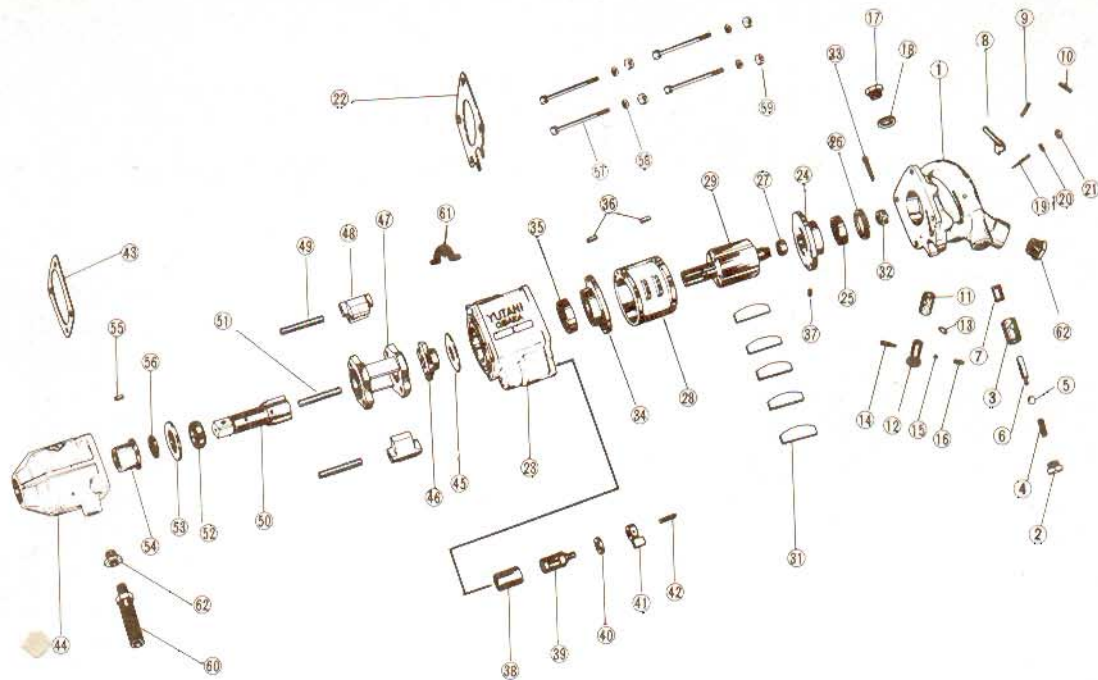

# IMPACT WRENCH 22WH

| No. | Part No. | Name of Part            | No Req'd | Remark | No. | Part No. | Name of Part          | No Req'd | Remark |
|-----|----------|-------------------------|----------|--------|-----|----------|-----------------------|----------|--------|
| 1   | 12481    | Handle                  | 1        |        | 33  | P156     | Rotor Nut Cotter Pin  | 1        |        |
| 2   | 12204    | Throttle Valve Cap      | 1        |        | 34  | 12418    | Bottom Bearing Case   | 1        |        |
| 3   | 12205    | Throttle Valve Bushing  | 1        |        | 35  | R204Z    | Bottom Rotor Bearing  | 1        | #6204Z |
| 4   | 12299    | Throttle Valve Spring   | 1        |        | 36  | SP5014B  | Knock Pin             | 2        |        |
| 5   | E13      | Throttle Valve          | 1        |        | 37  | SP3008B  | Knock Pin             | 1        |        |
| 6   | 12296    | Throttle Valve Rod      | 1        |        | 38  | 12224B   | Reverse Valve Bushing | 1        |        |
| 7   | 12466    | Throttle Guide Bushing  | 1        |        | 39  | 12225B   | Reverse Valve         | 1        |        |
| 8   | 12463    | Throttle Lever          | 1        |        | 40  | 12226    | Reverse Valve Ring    | 1        |        |
| 9   | SP5043A  | Throttle Lever Pin      | 1        |        | 41  | 12227    | Reverse Handle        | 1        |        |
| 10  | SP3028A  | Throttle Lever Stop Pin | 1        |        | 42  | SP3018A  | Reverse Handle Pin    | 1        |        |
| 11  | 12210    | Adjust Valve Bushing    | 1        |        | 43  | 12450    | Bottom Seat Packing   | 1        |        |
| 12  | 12290B   | Adjust Valve            | 1        |        | 44  | 12420    | Front Case            | 1        |        |
| 13  | P-10     | Adjust Valve Ring       | 1        |        | 45  | 12473    | Space Collar          | 1        |        |
| 14  | 12255    | Adjust Valve Screw      | 1        |        | 46  | 12423    | Driver                | 1        |        |
| 15  | B101     | Stop Ball               | 2        |        | 47  | 12474    | Hammer Case           | 1        |        |
| 16  | 11531    | Stop Ball Spring        | 2        |        | 48  | 12459    | Hammer                | 2        |        |
| 17  | OC102    | Oil Cap                 | 1        |        | 49  | 12475    | Hammer Stud           | 2        |        |
| 18  | P1006    | Oil Cap Packing         | 1        |        | 50  | 12458    | Chuck Driver          | 1        |        |
| 19  | NV103    | Needle Valve            | 1        |        | 51  | 12428    | Center Rod            | 1        |        |
| 20  | P1008    | Needle Valve Packing    | 1        |        | 52  | 12479    | Hammer Case Bushing   | 1        |        |
| 21  | N148B    | Needle Valve Nut        | 1        |        | 53  | 12430    | Thrust Washer         | 1        |        |
| 22  | 12433    | Top Seat Packing        | 1        |        | 54  | 12431B   | Front Case Bushing    | 1        |        |
| 23  | 12434    | Cylinder Case           | 1        |        | 55  | SP6014B  | Front Case Knock Pin  | 1        |        |
| 24  | 12410    | Top Bearing Case        | 1        |        | 56  | 12432    | Oil Packing           | 1        |        |
| 25  | R203     | Top Rotor Bearing       | 1        | #6203Z | 57  | 12444    | Bolt                  | 4        |        |
| 26  | 12411    | Bearing Nut             | 1        |        | 58  | S109     | Spring Washer         | 4        |        |
| 27  | 12412    | Adjust Collar           | 1        |        | 59  | N149     | Nut                   | 4        |        |
| 28  | 12413B   | Cylinder                | 1        |        | 60  | 12137B   | Dead Handle           | 1        |        |
| 29  | 12447    | Rotor                   | 1        |        | 61  | 12249    | Hook                  | 1        |        |
| 30  | 12415    | Rotor Plug              | 5        |        | 62  | H1034    | Inlet Bushing         | 2        |        |
| 31  | 12416    | Rotor Vane              | 5        |        |     |          |                       |          |        |
| 32  | 12221    | Rotor Nut               | 1        |        |     |          |                       |          |        |